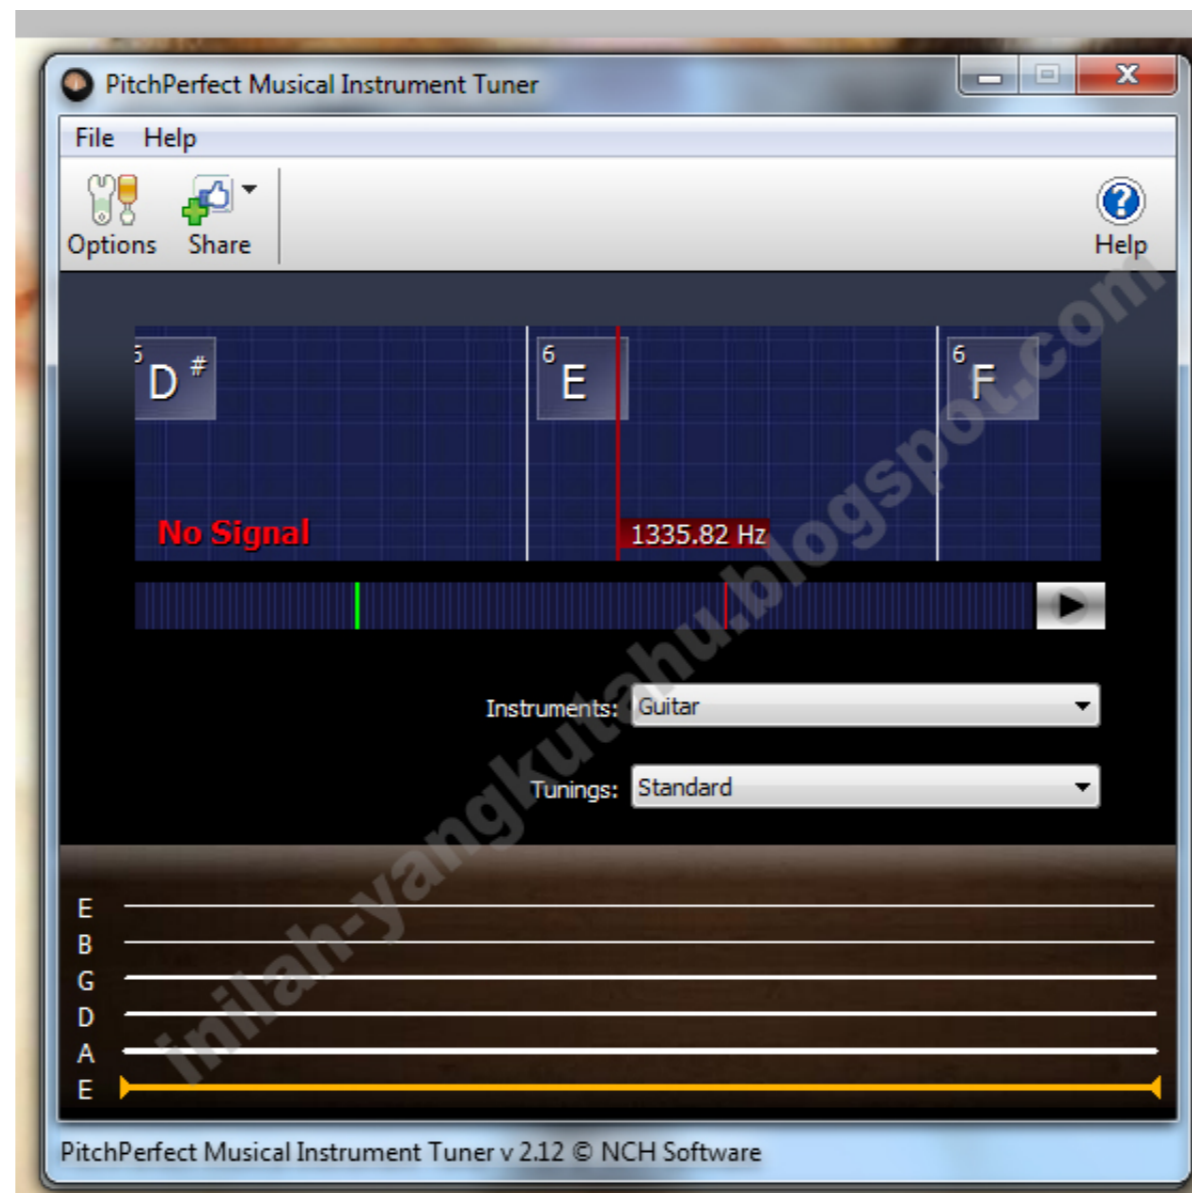

Download from
Dreamstime.com
This watermarked comp image is for previewing purposes only.

ID 2468711
© Milan Surkala | Dreamstime.com

[Steam Api.dll Resident Evil 6 De](#)

[Steam Api.dll Resident Evil 6 De](#)